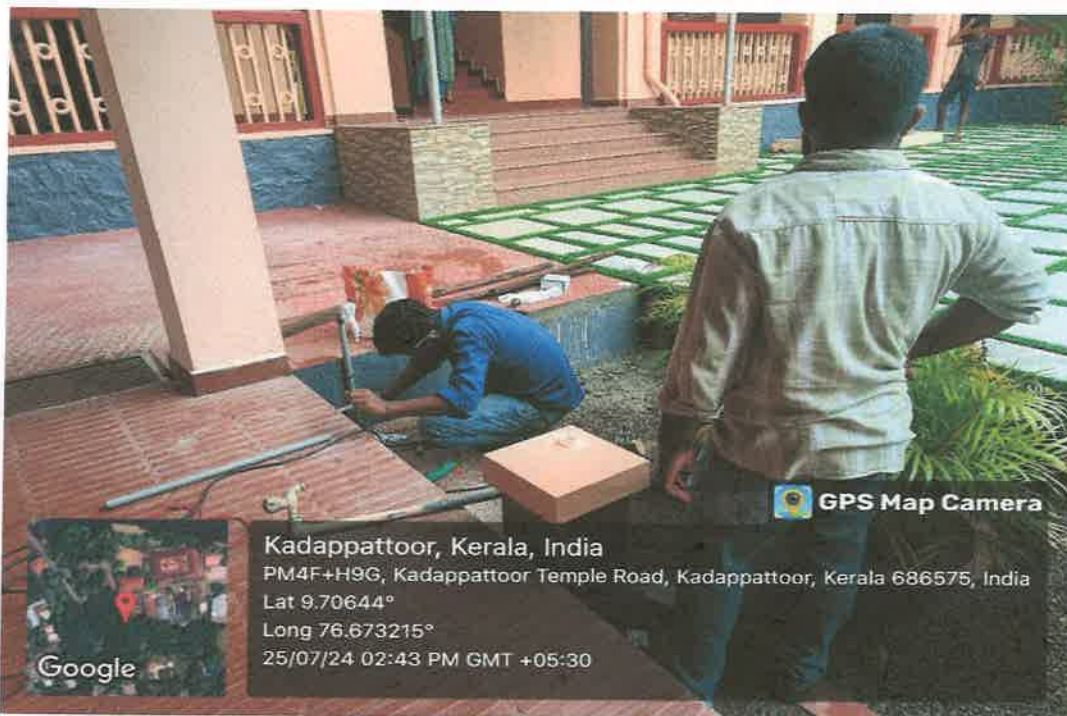

Kadappattoor, Kerala, India
PM4F+H9G, Kadappattoor Temple Road, Kadappattoor, Kerala 686575, India
Lat 9.70644°
Long 76.673215°
25/07/24 02:43 PM GMT +05:30

GPS Map Camera