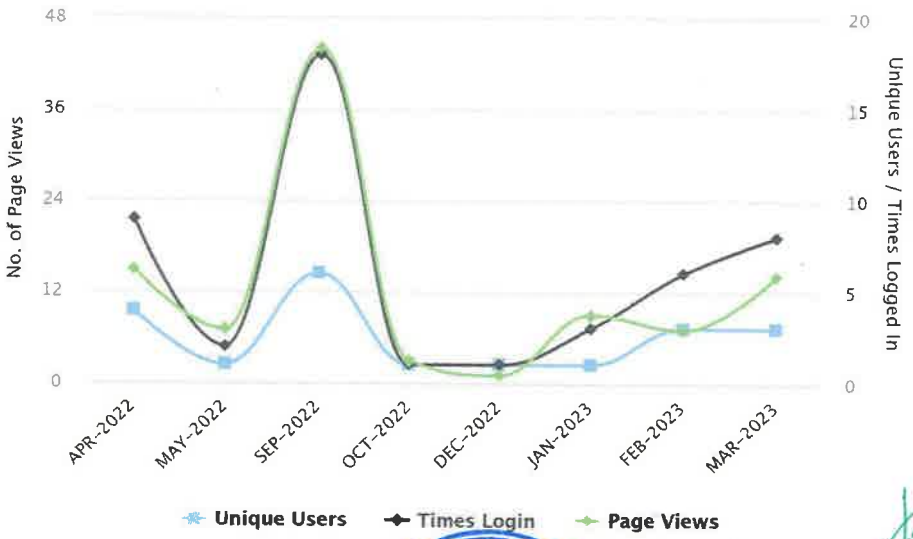

St. Thomas College of Teacher Education, Pala

Subscription and Usage of E-Resources

2022-23

Users Activity

Prof. Dr. BEENAMMA MATHEW
PRINCIPAL
ST. THOMAS COLLEGE OF
TEACHER EDUCATION
PALA