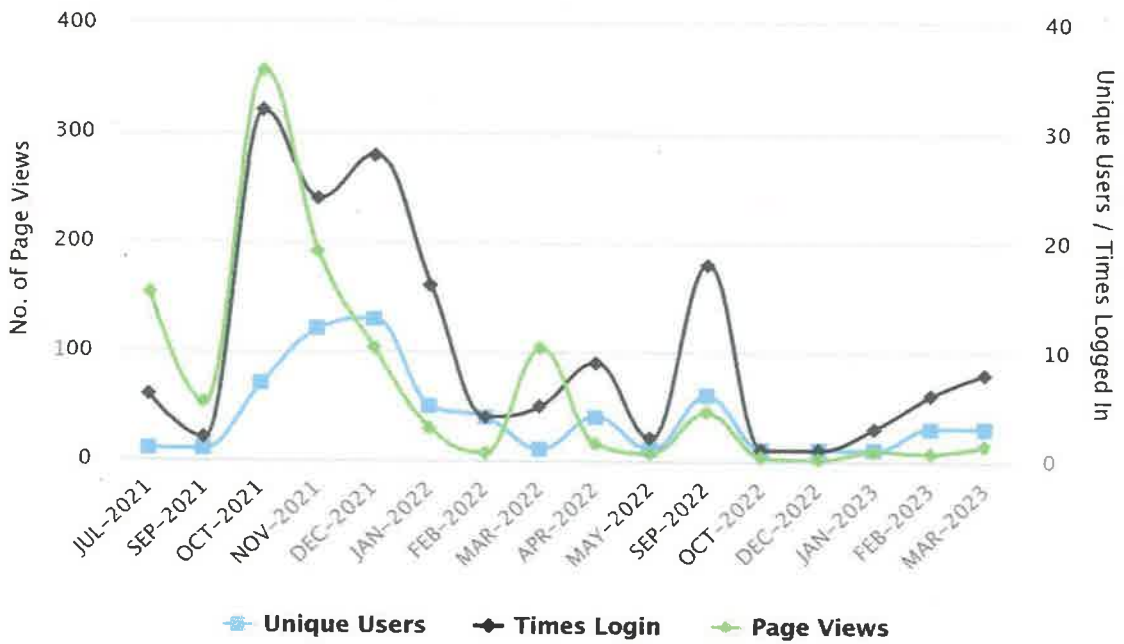

St. Thomas College of Teacher Education, Pala

Subscription and Usage of E-Resources

2022-23

Users Activity

Prof. Dr. BEENAMMA MATHEW
PRINCIPAL
ST. THOMAS COLLEGE OF
TEACHER EDUCATION
PALA