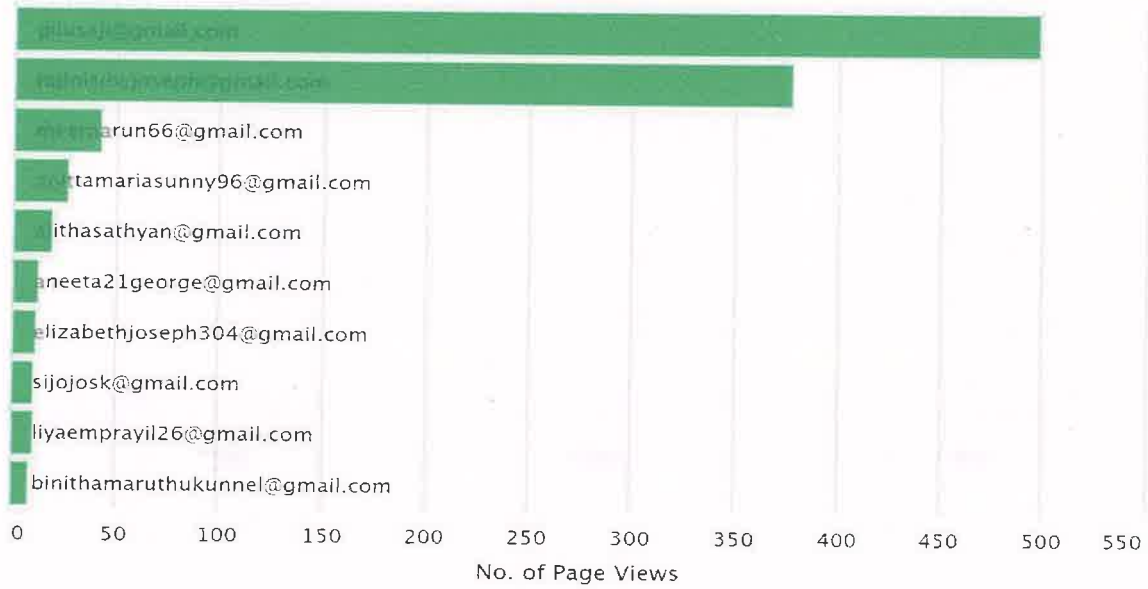

Top 10 Users

Daily Page Views