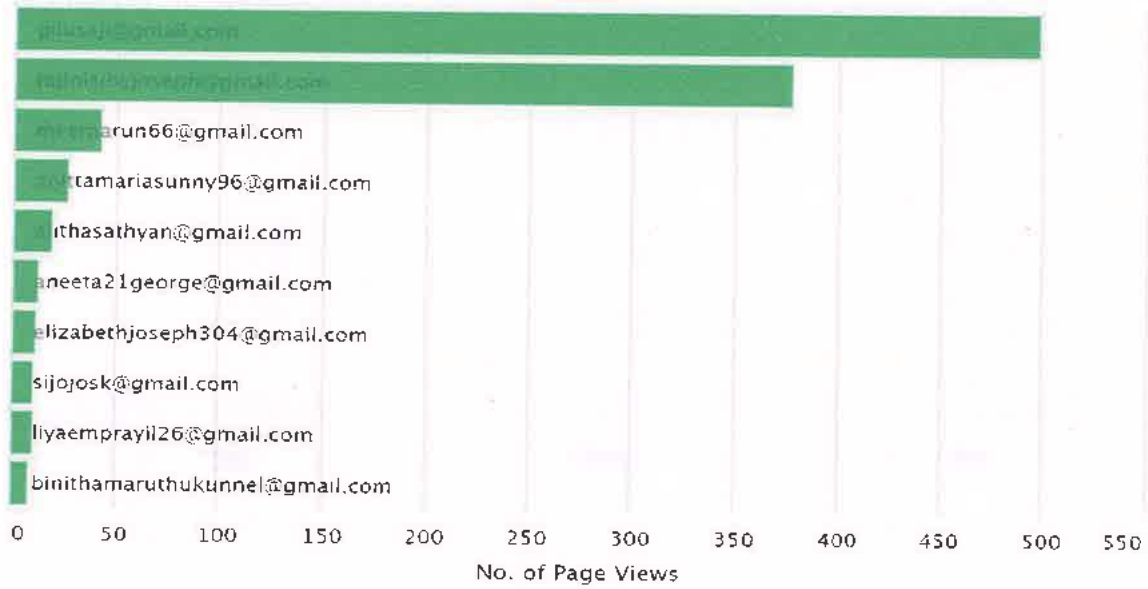

Top 10 Users

Daily Page Views