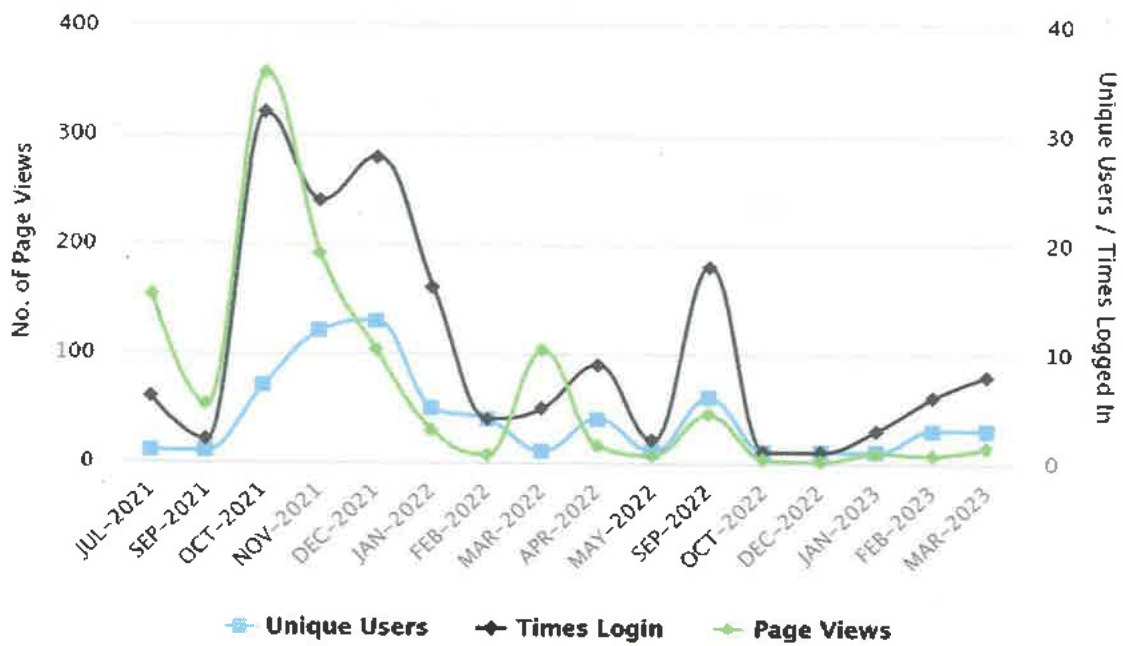

St. Thomas College of Teacher Education, Pala

Subscription and Usage of E-Resources

2022-23

Users Activity

Prof. Dr. BEENAMMA MATHEW
PRINCIPAL
ST. THOMAS COLLEGE OF
TEACHER EDUCATION
PALA