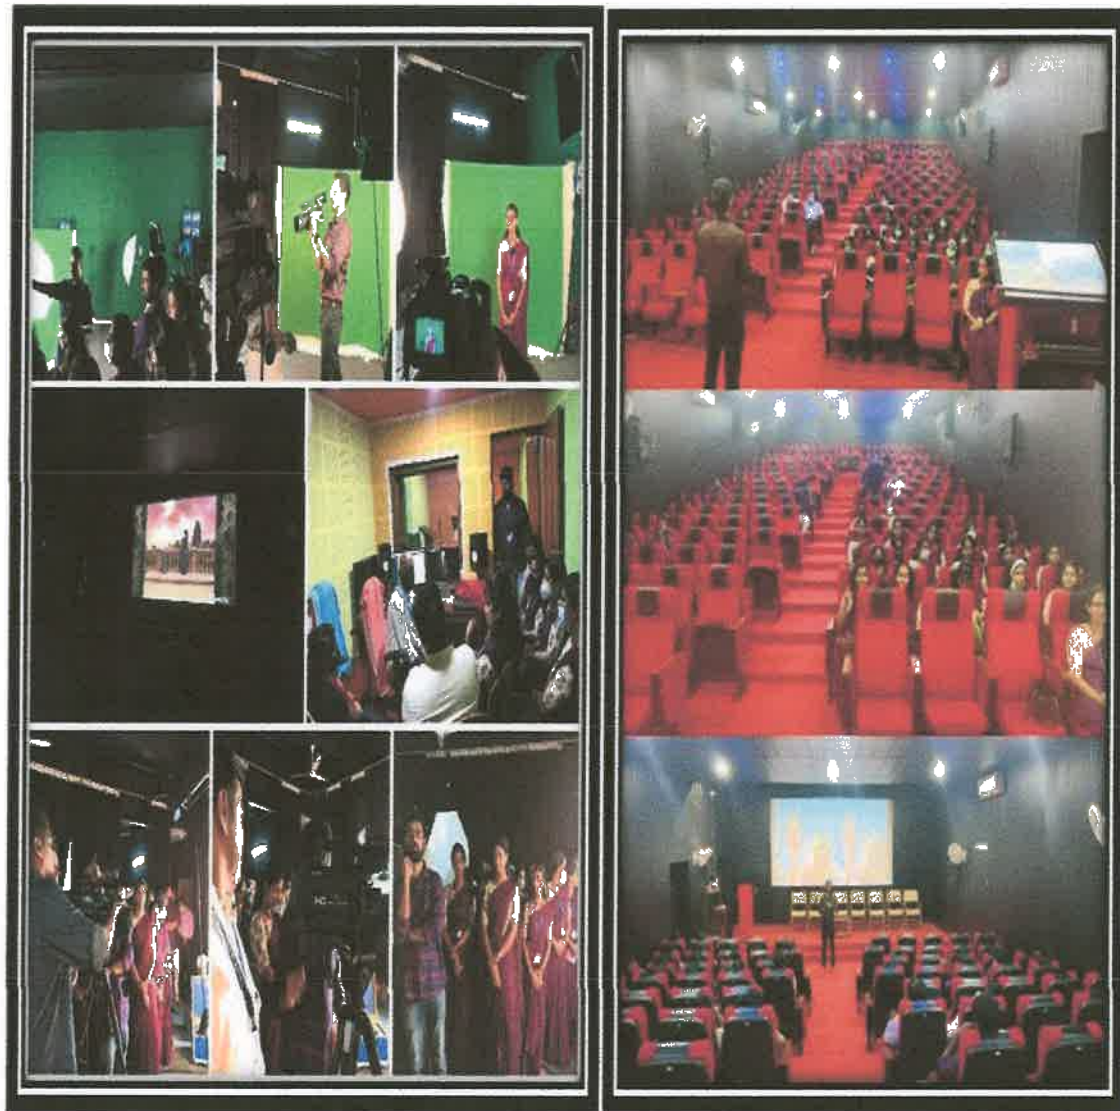

Student Seminar

M.G University Visit

Beena
Prof. Dr. BEENAMMA MATHEW⁴⁶
PRINCIPAL
ST. THOMAS COLLEGE OF
TEACHER EDUCATION
PALA

Visit to an Institution having Practices of Quality Enhancement -BVM Chepunkal (M.E d)