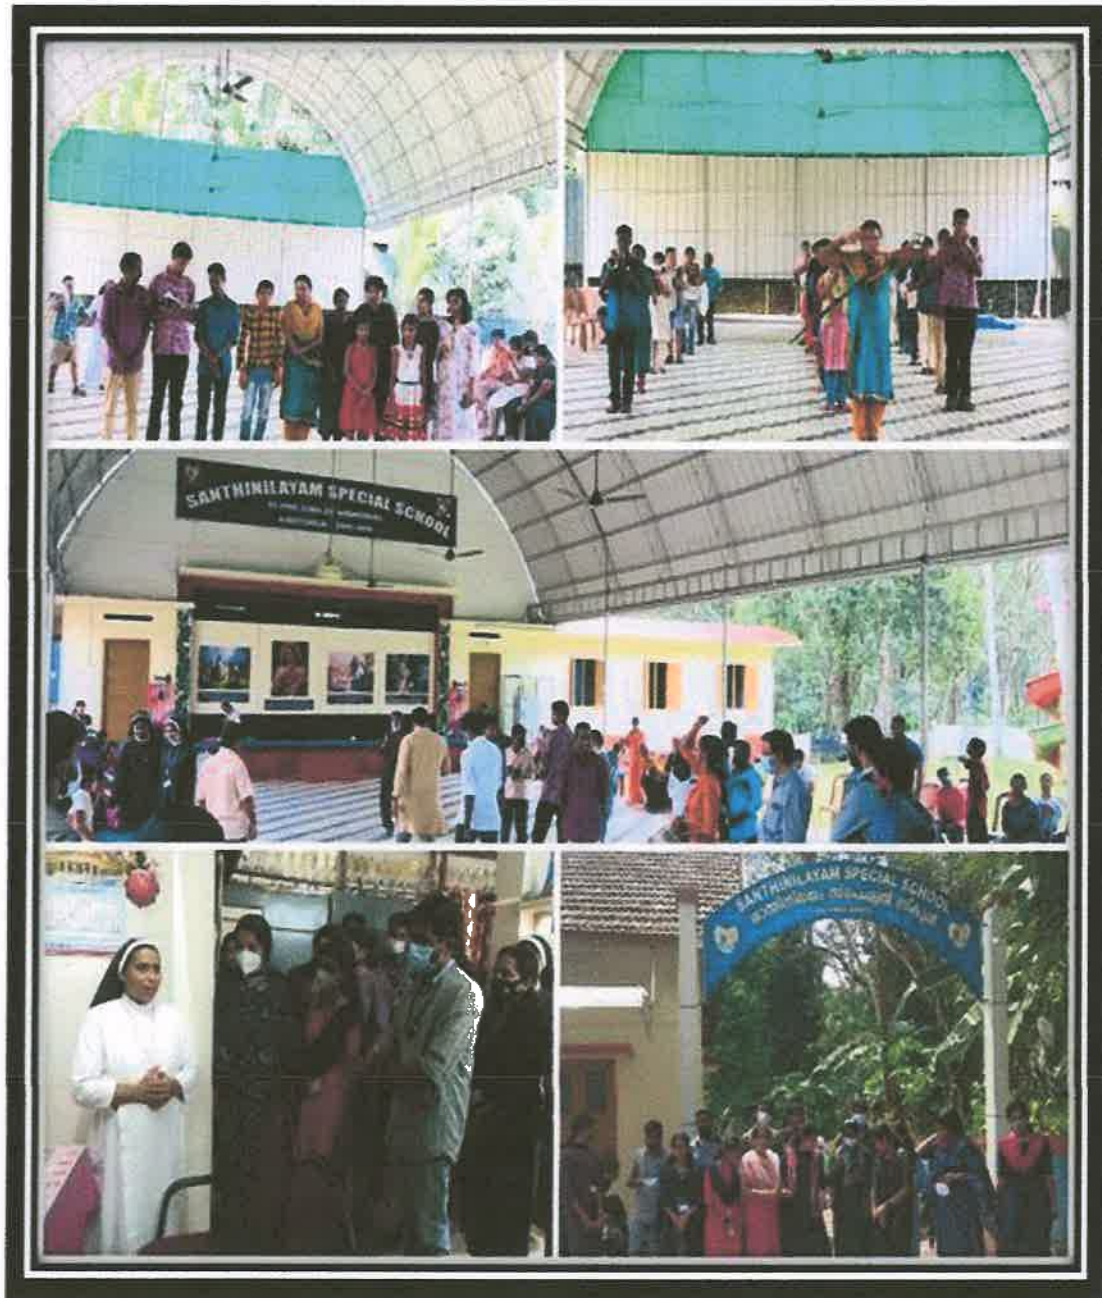

Visit to Special School Anthinad

Beena
Prof. Dr. BEENAMMA MATHEW
PRINCIPAL
ST. THOMAS COLLEGE OF
TEACHER EDUCATION
PALA