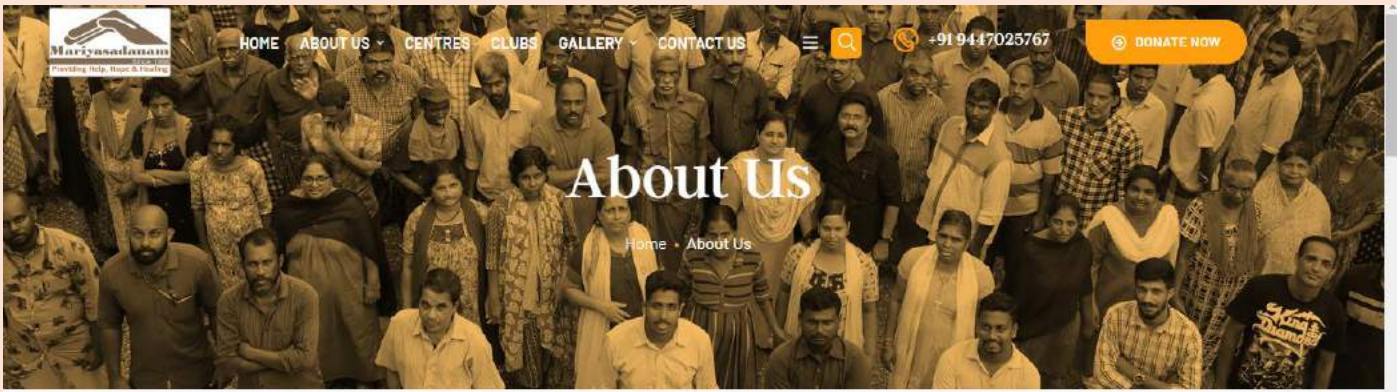

ABOUT US

We Empower Communities through Compassion and Kindness.

Activate Windows
Go to Settings to activate Windows.