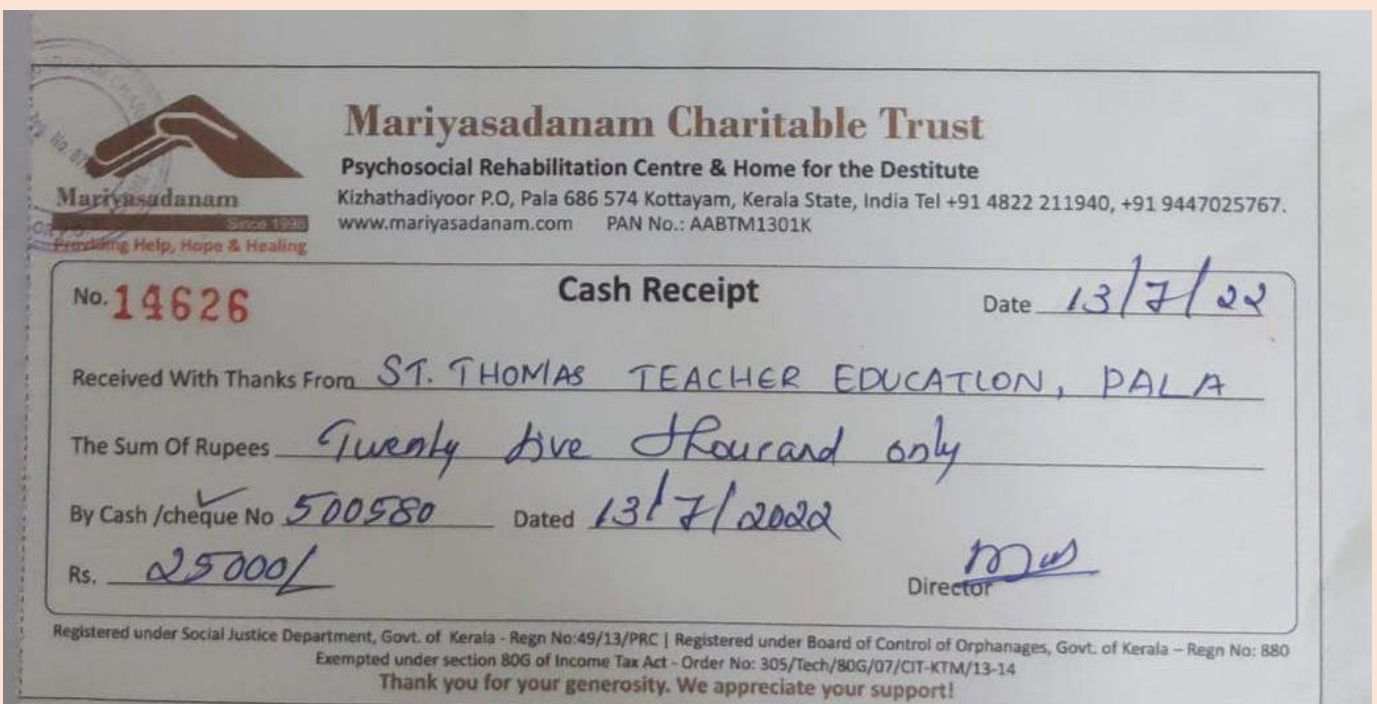

22/03/2023	Students visited Mariyasadanam and gave lunch packets to the inmates	1440	24
31/03/2023	Students visited Mariyasadanam and gave lunch packets to the inmates	2510	25
06/01/2023	Students visited Mariyasadanam and gave lunch packets to the inmates	1020	25
		48696	326

Christmas Celebration 2022 with Mariasadanam Friends....

The second year B.Ed. students of STCTE Pala decided to organize and celebrate our Christmas programme on 23/12/2023 at Mariyasadanam as part of our extension activity. The programme conducted by the college and coordinated B.Ed. under the guidance of Dr. Alex George, commenced at 10.30 a. m. and was inaugurated with utmost significance by Santhosh Joseph, the esteemed head of Maryasadanam. Dr.Sr Beenamma Mathew, Principal of STCTE Pala delivered a gracious felicitation speech and handover a financial support to officials of Mariasadanam. Following this, a touching cake-cutting ceremony with the background of a carol song sung by us united both the students of STCT and the residents of a centre.