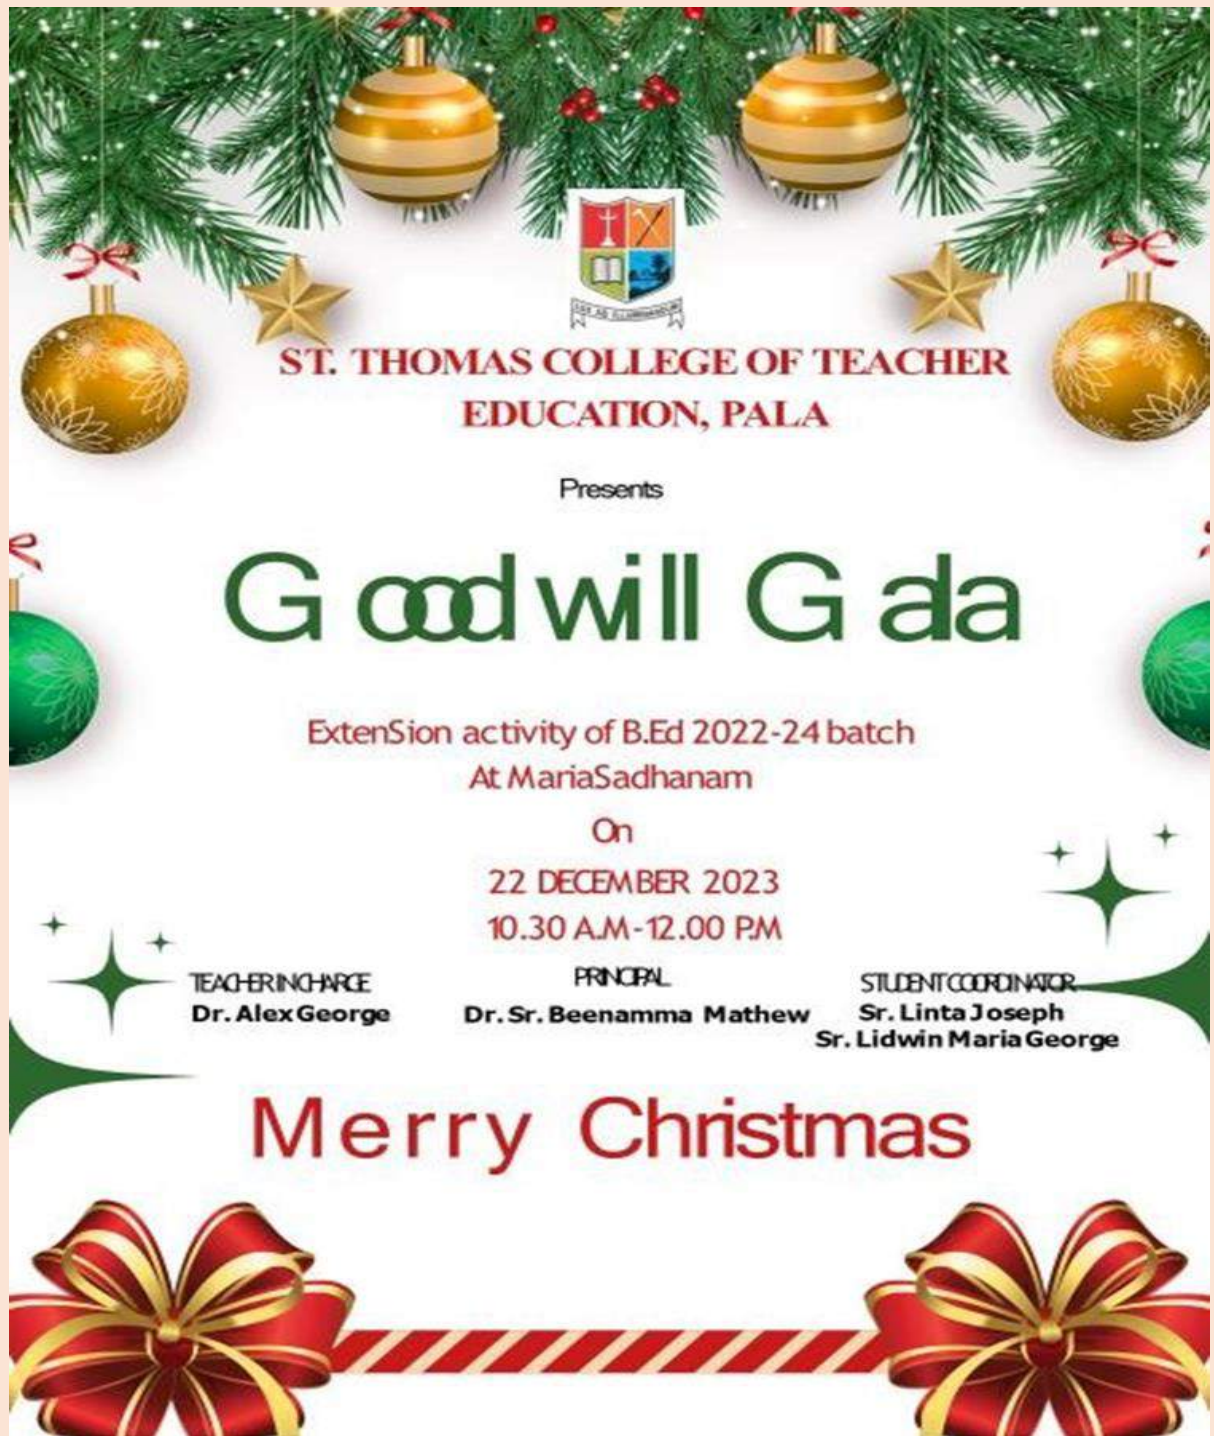

After vote of thanks, all the student Joined hands to decorate Christmas tree. Divided into 6 groups each given a tree and material to decorate they collaborate with the inmates of Maryasadanam, to embellish the trees. All the teams received prizes from Santhosh Sir making a beautiful moment of shared joy. The Programme concluded with yet another soulful song performed by us alongside the inmates, resonating the spirit of togetherness and celebration.