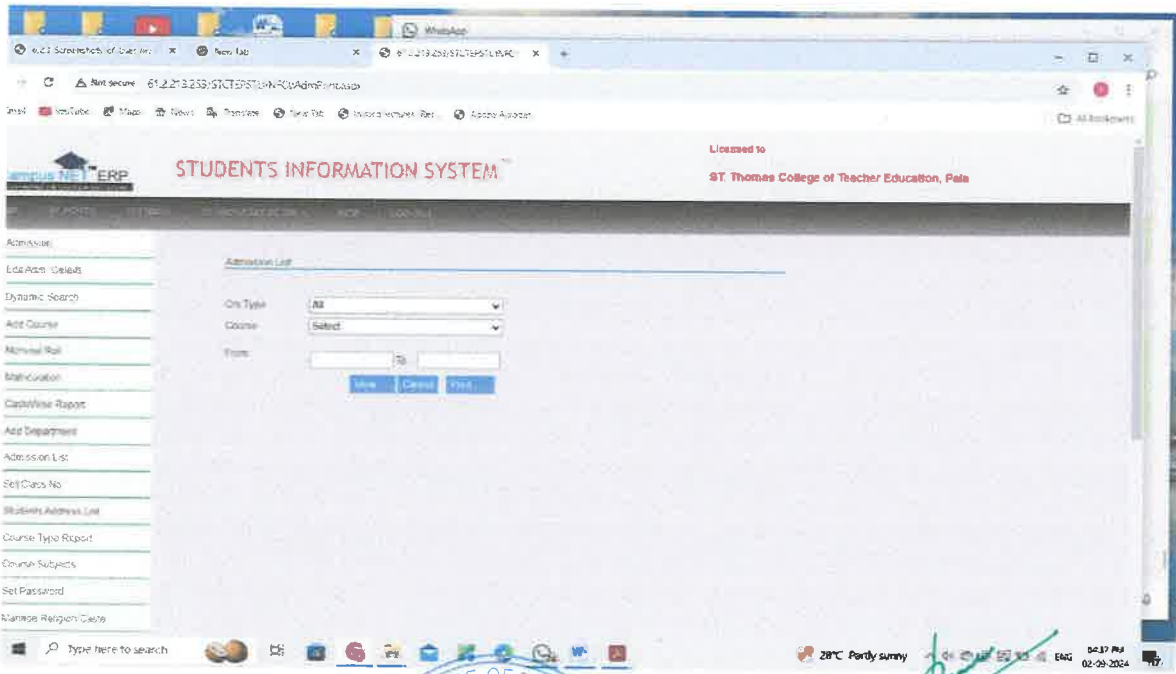

Prof. Dr. BEENAMMA MATHEW
PRINCIPAL
ST. THOMAS COLLEGE OF
TEACHER EDUCATION
PALA