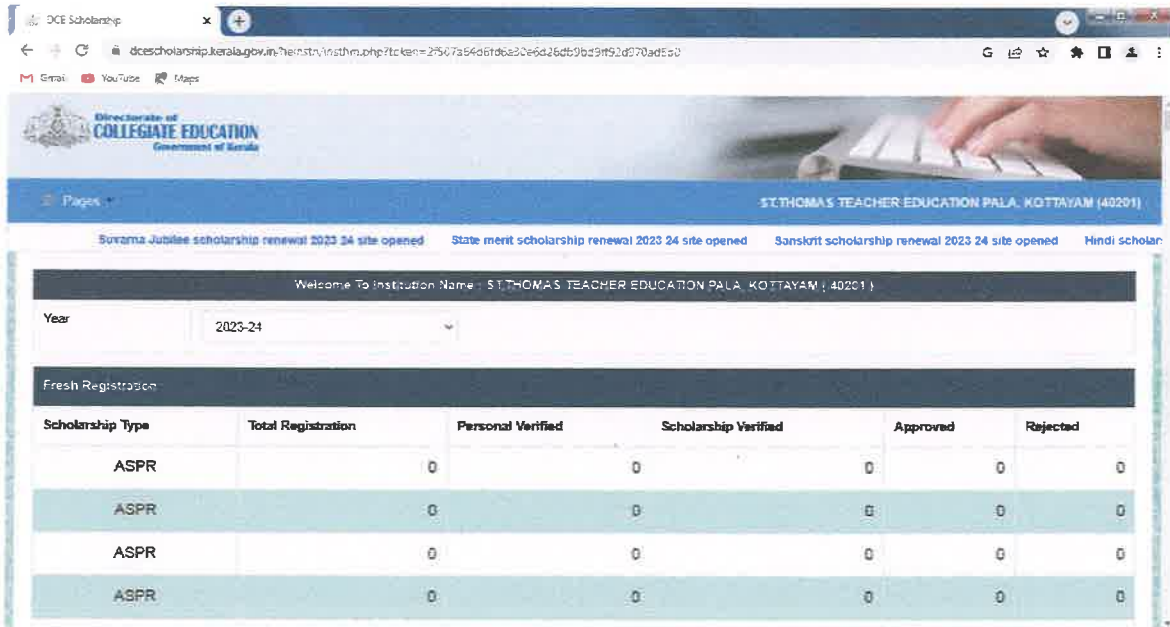

10. E- Grantz

Beena
 Prof. Dr. BEENAMMA MATHEW
 PRINCIPAL
 ST. THOMAS COLLEGE OF
 TEACHER EDUCATION
 PALA

Home - National Scholarship Portal

scholarships.gov.in

To get future Google Chrome updates, you'll need Windows 10 or later. This computer is using Windows 7.