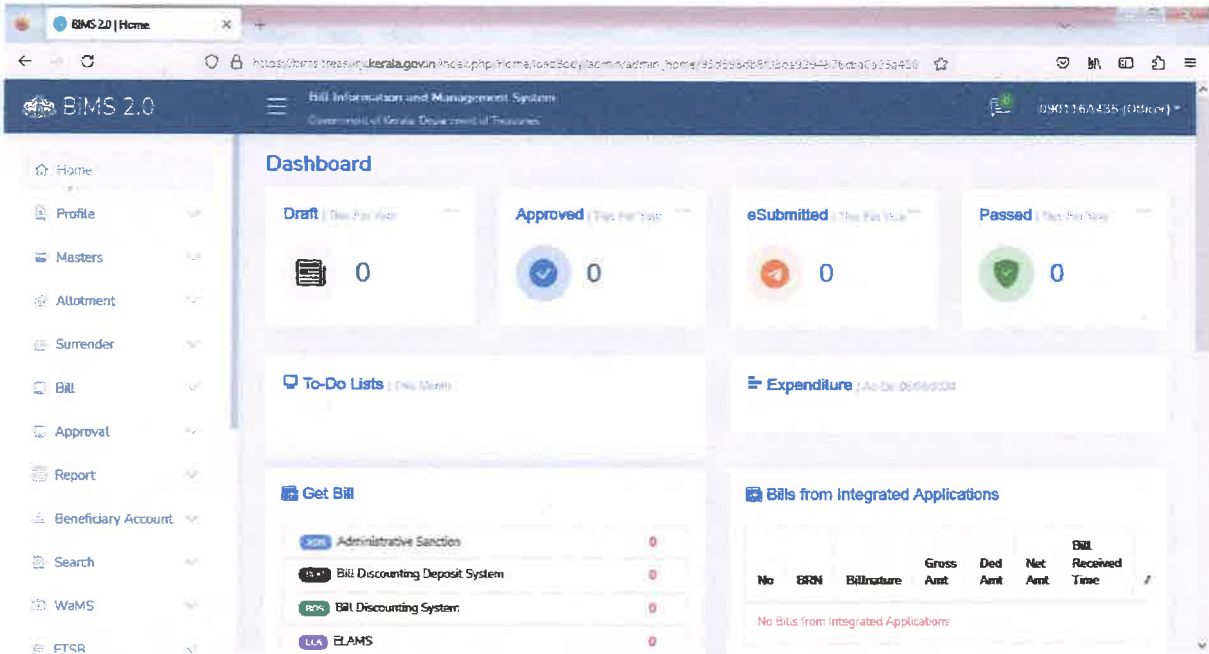

5. MEDISEP 2.0

Beena
Prof. Dr. BEENA MATHEW
PRINCIPAL
ST. THOMAS COLLEGE OF
TEACHER EDUCATION
PALA