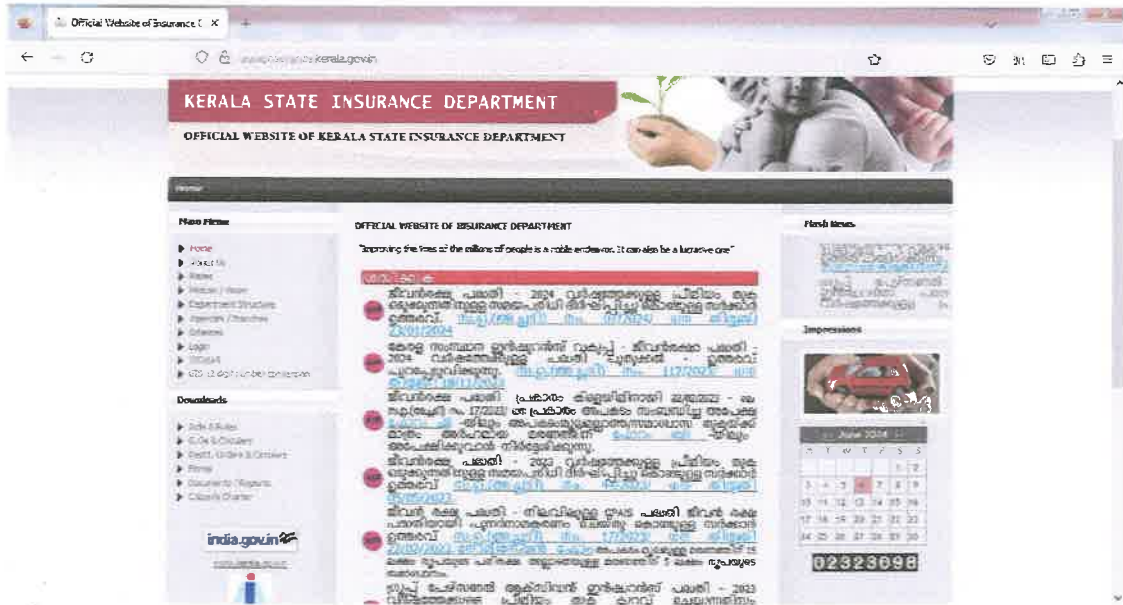

3. Kerala State Insurance Department

Beena
Prof. Dr. BEENAMMA MATHEW
PRINCIPAL
ST. THOMAS COLLEGE OF
TEACHER EDUCATION
PALA