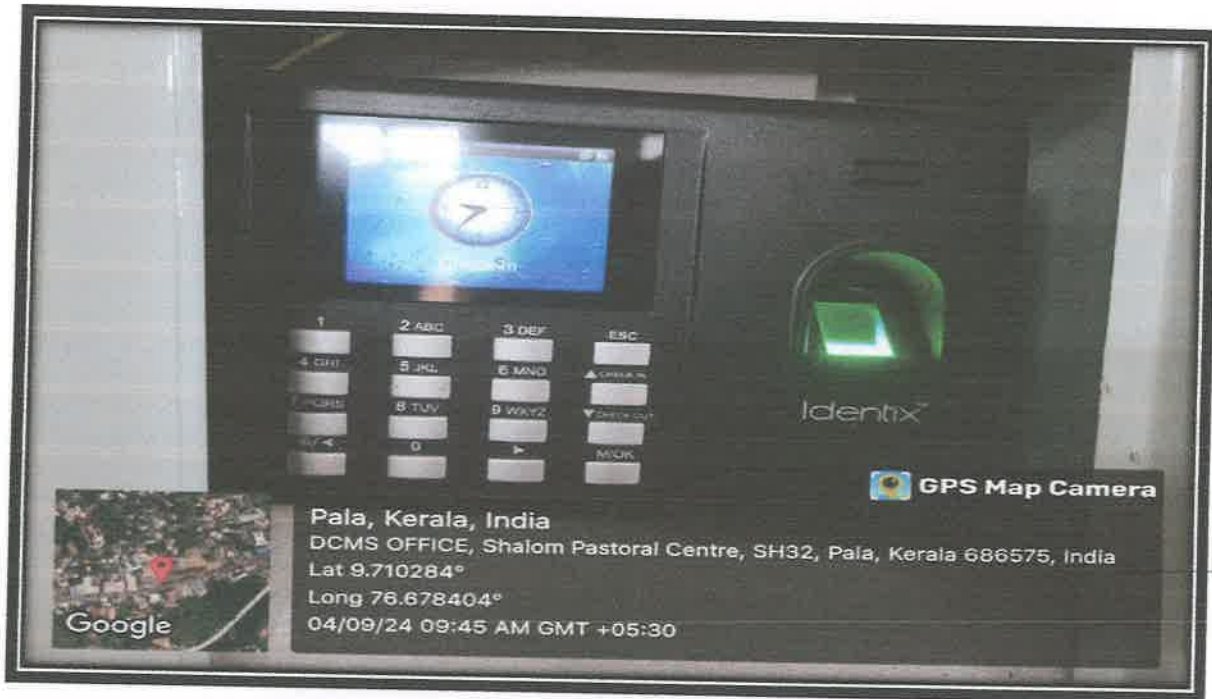

ST. THOMAS COLLEGE OF TEACHER EDUCATION, PALA

6.2.3 GEOTAGGED PHOTOGRAPHS

BIOMETRIC/DIGITAL ATTENDANCE FOR STAFF

Screenshot of Biometric/Digital Attendance Facility for Staff

Beena
Prof. Dr. BEENAMMA MATHEW
PRINCIPAL
ST. THOMAS COLLEGE OF
TEACHER EDUCATION
PALA

BIOMETRIC/DIGITAL ATTENDANCE FOR STUDENTS

Screenshot of Biometric/Digital Attendance Facility for Students

Screenshot of Attendance

Daily Attendance Report (Basic Report)
Jan 06 2020 To Jan 10 2020

Company: DeLata Printed On: Jan 19 2020 10:43