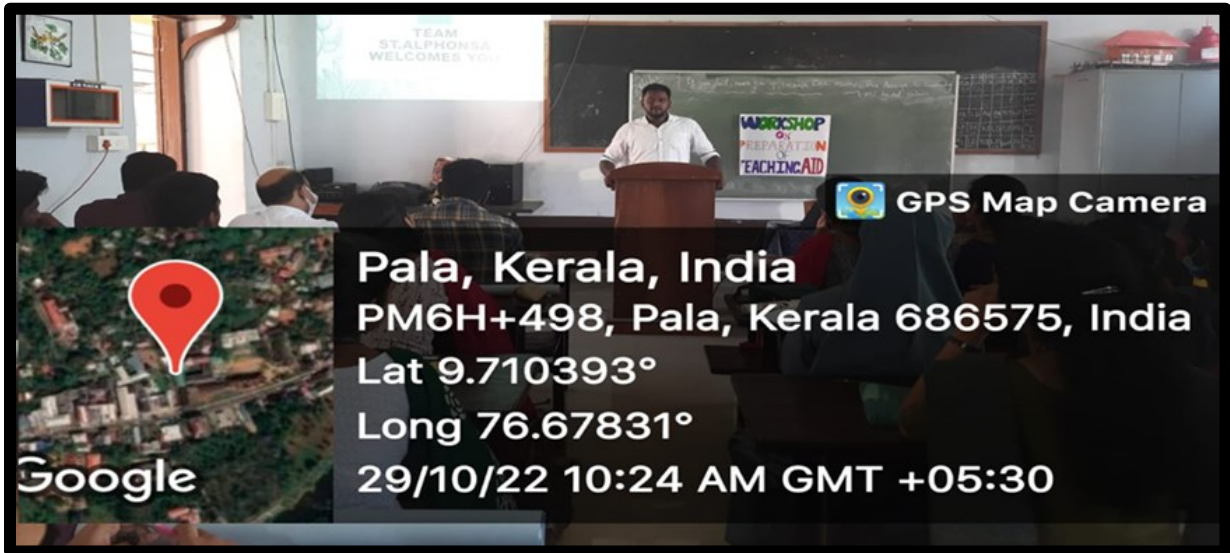

Student Co-ordinators

For More Details 944 759 9631 | 751 085 3609 | 871 471 2915

Organized by: Alumni Association | Oratory Club

All Kerala Malayalam Elocution Competition (4.2.23)

4. Support to curriculum delivery