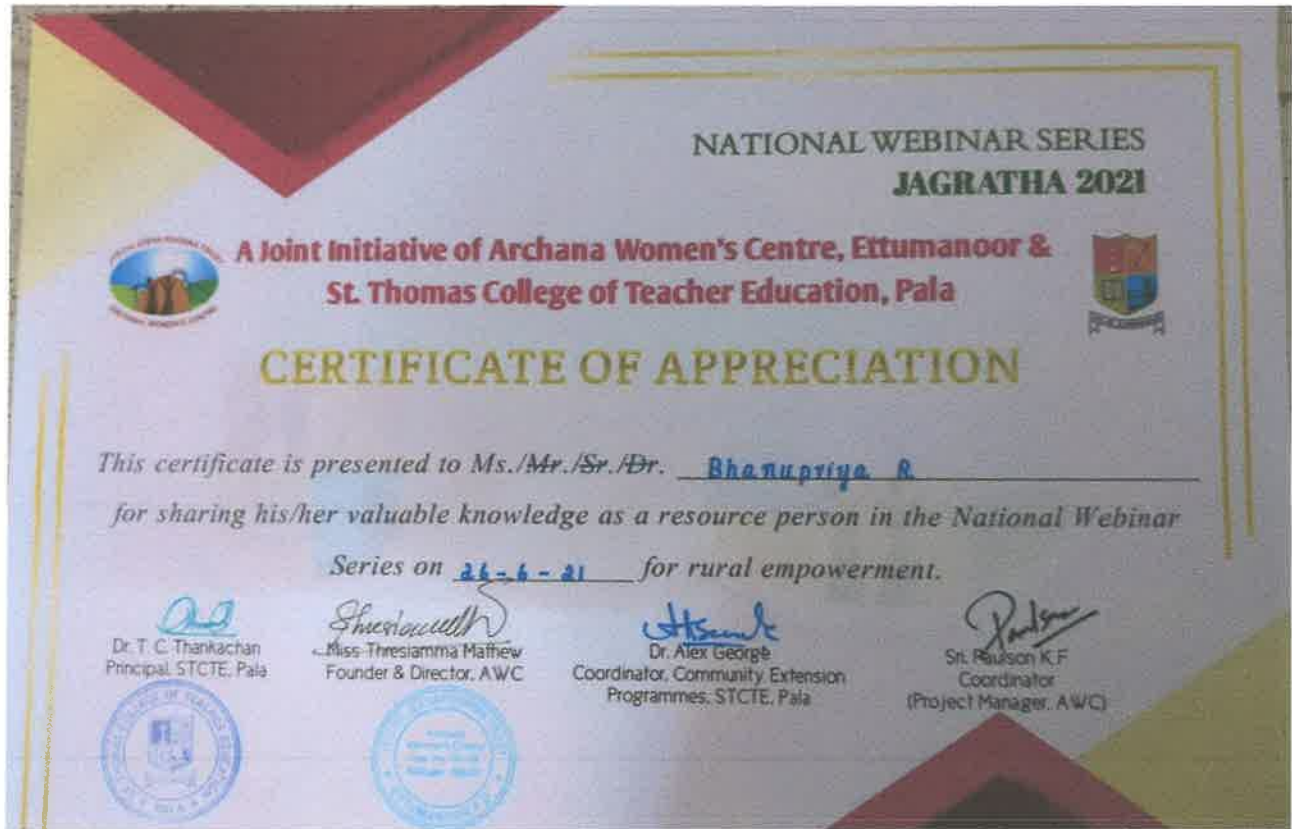

Student Teacher as Resource Person at National Webinar Series, Jagratha

Beena
Prof. Dr. BEENAMMA MATHEW
PRINCIPAL
ST. THOMAS COLLEGE OF
TEACHER EDUCATION
PALA