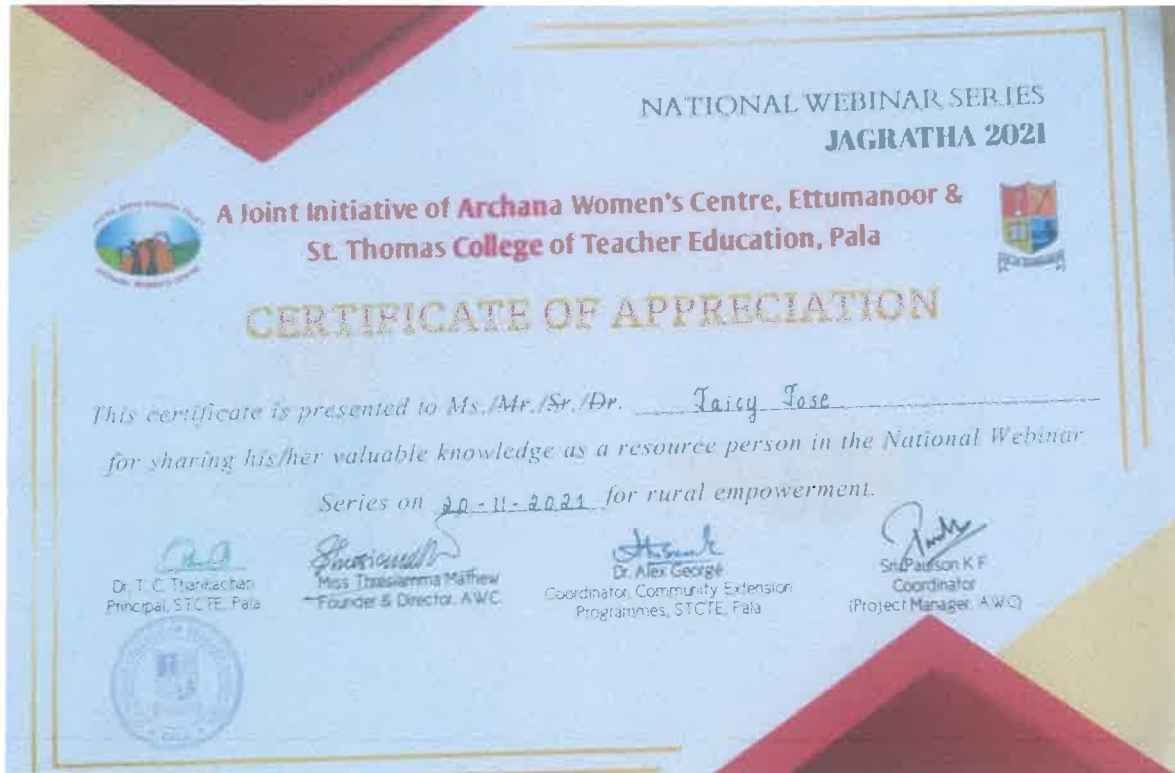

Student Teacher as resource person at National Webinar Series, Jagratha

Prof. Dr. BEENAMMA MATHEW
PRINCIPAL
ST. THOMAS COLLEGE OF
TEACHER EDUCATION
PALA